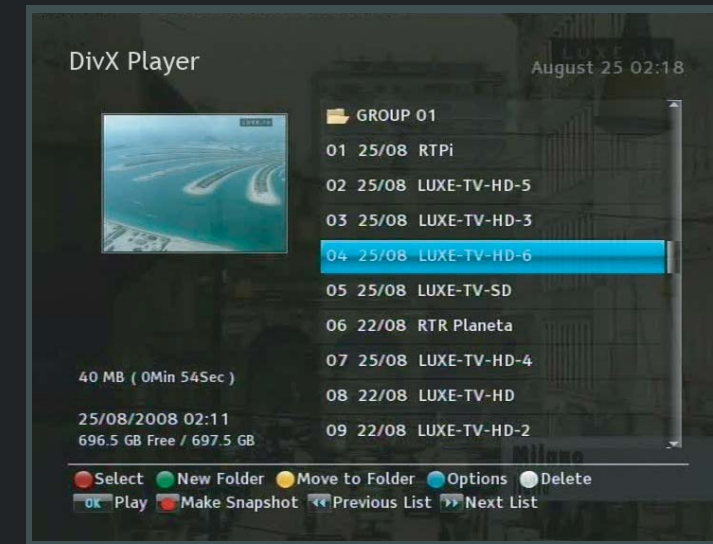

PVR

Playing recorded programmes at up to 64 times speed at maximum.

GAME

Featuring a double-player game 'BATTLE TANK'.

UCC

Playing media contents of YouTube.

DivX

Supporting video files of DivX 3.11, 4.1 and 5.x.